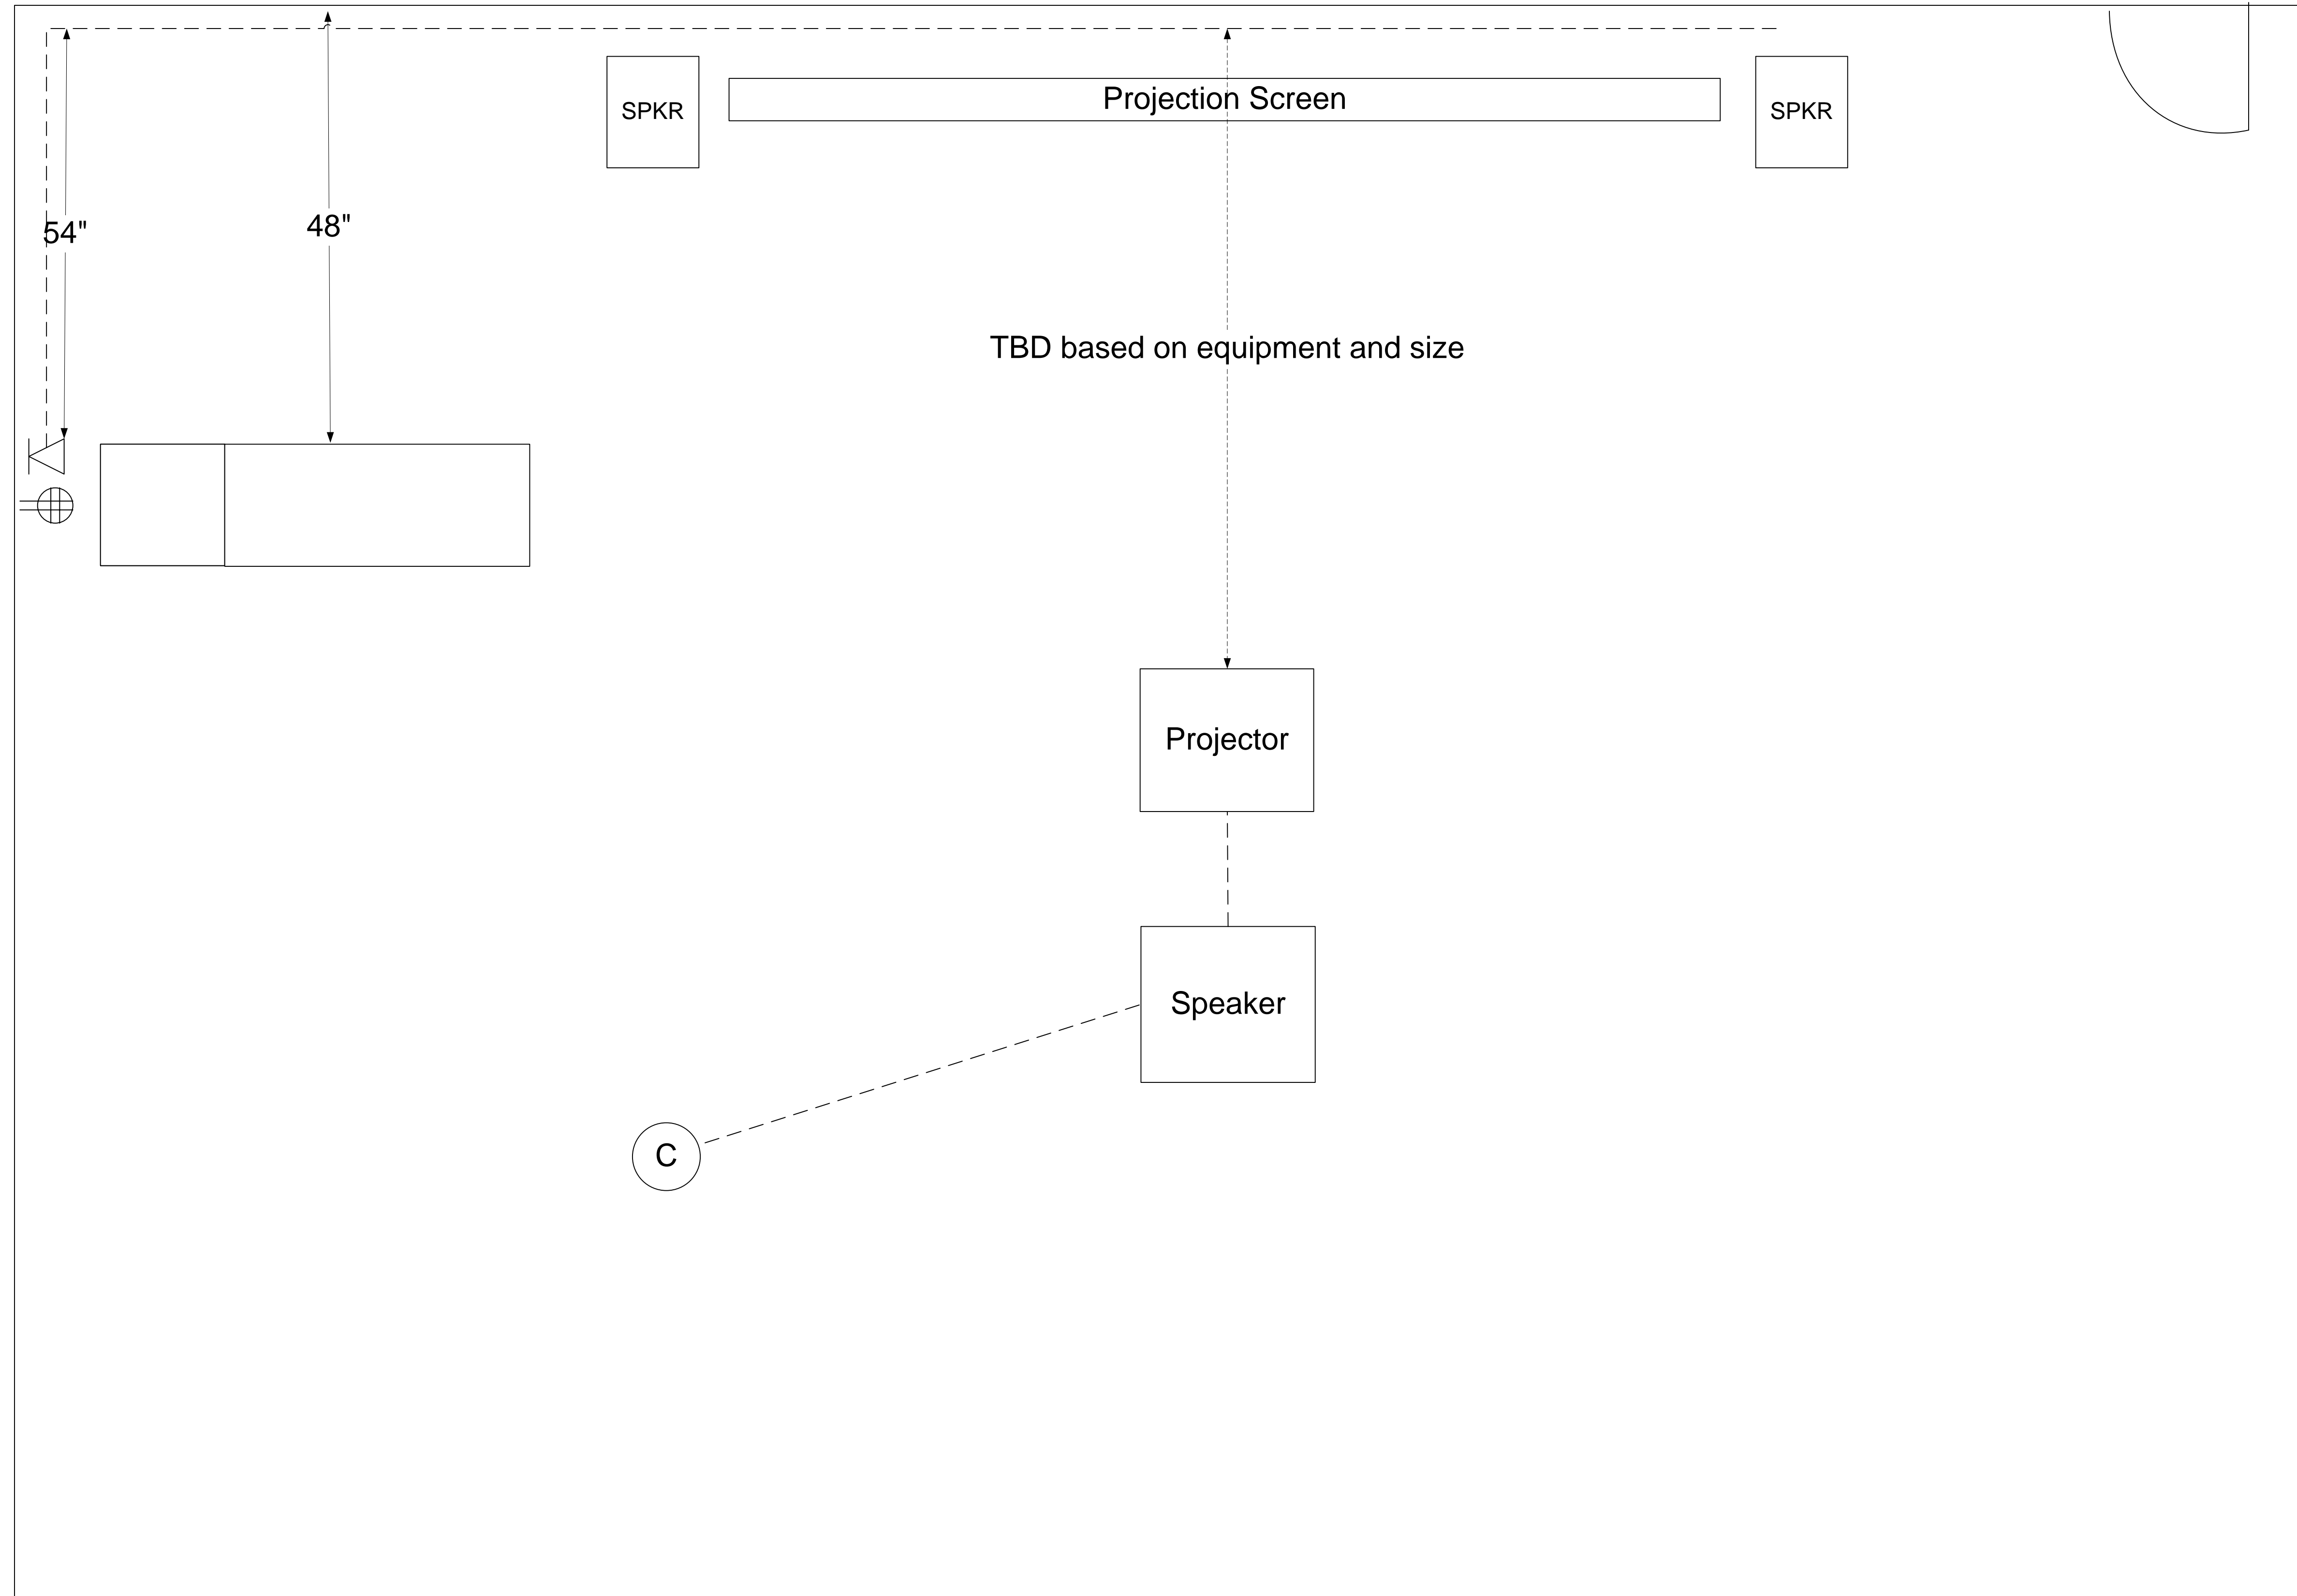

Power and Raceway  
Standards

Surface Mount Speakers

University of Kentucky  
ITS AV Services

Lexington, KY 40506  
859-323-6455

⊕ - Camera  
- - - - - Conduit or J-Hook pathway

274100D11 AV Power and  
Raceway Standards  
Revised 10/24