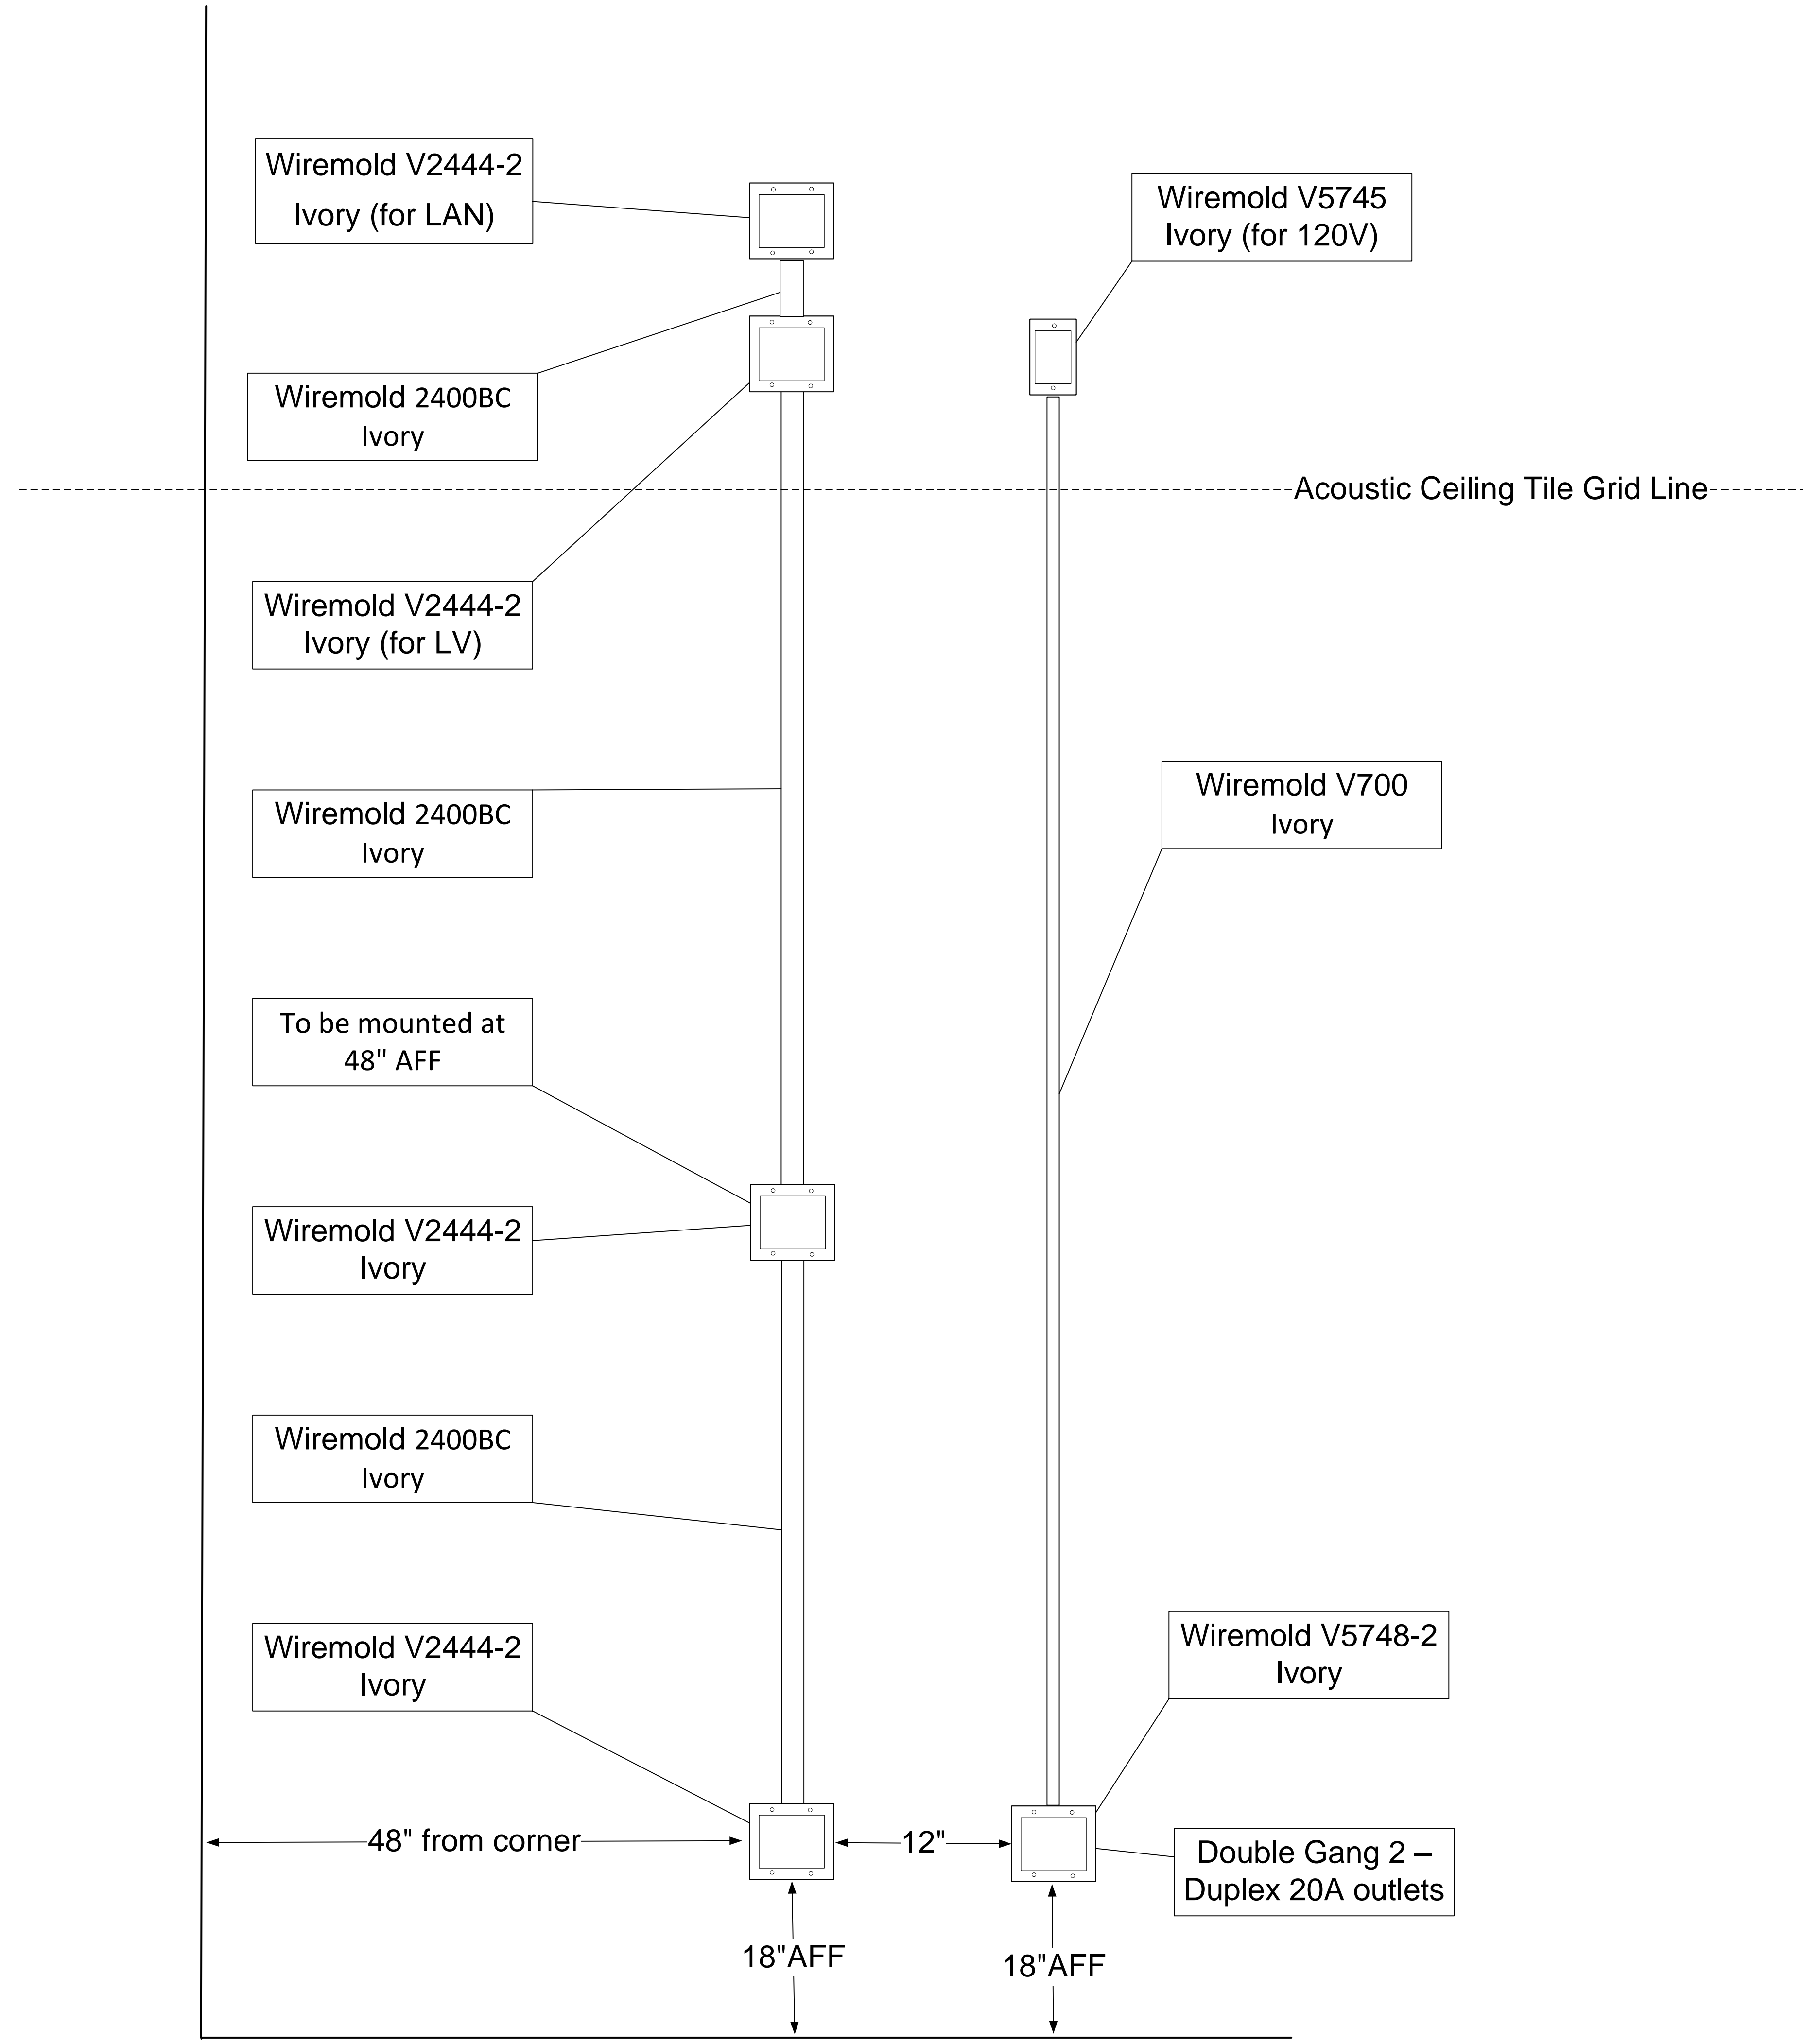

# Design Standard 274100D11 AV Power and Raceway Standards

University of Kentucky  
ITS AV Services

Lexington, KY 40506  
859-323-6455

274100D11 AV Power and  
Raceway Standards  
Revised 10/24

Created 10/03/2024  
Modified 10/14/2024  
Printed 10/14/2024

Power and Raceway  
Standards

Right Hand Corner Surface

University of Kentucky  
ITS AV Services

Lexington, KY 40506  
859-323-6455

274100D11 AV Power and  
Raceway Standards  
Revised 10/24

Created 10/03/2024  
Modified 10/14/2024  
Printed 10/14/2024