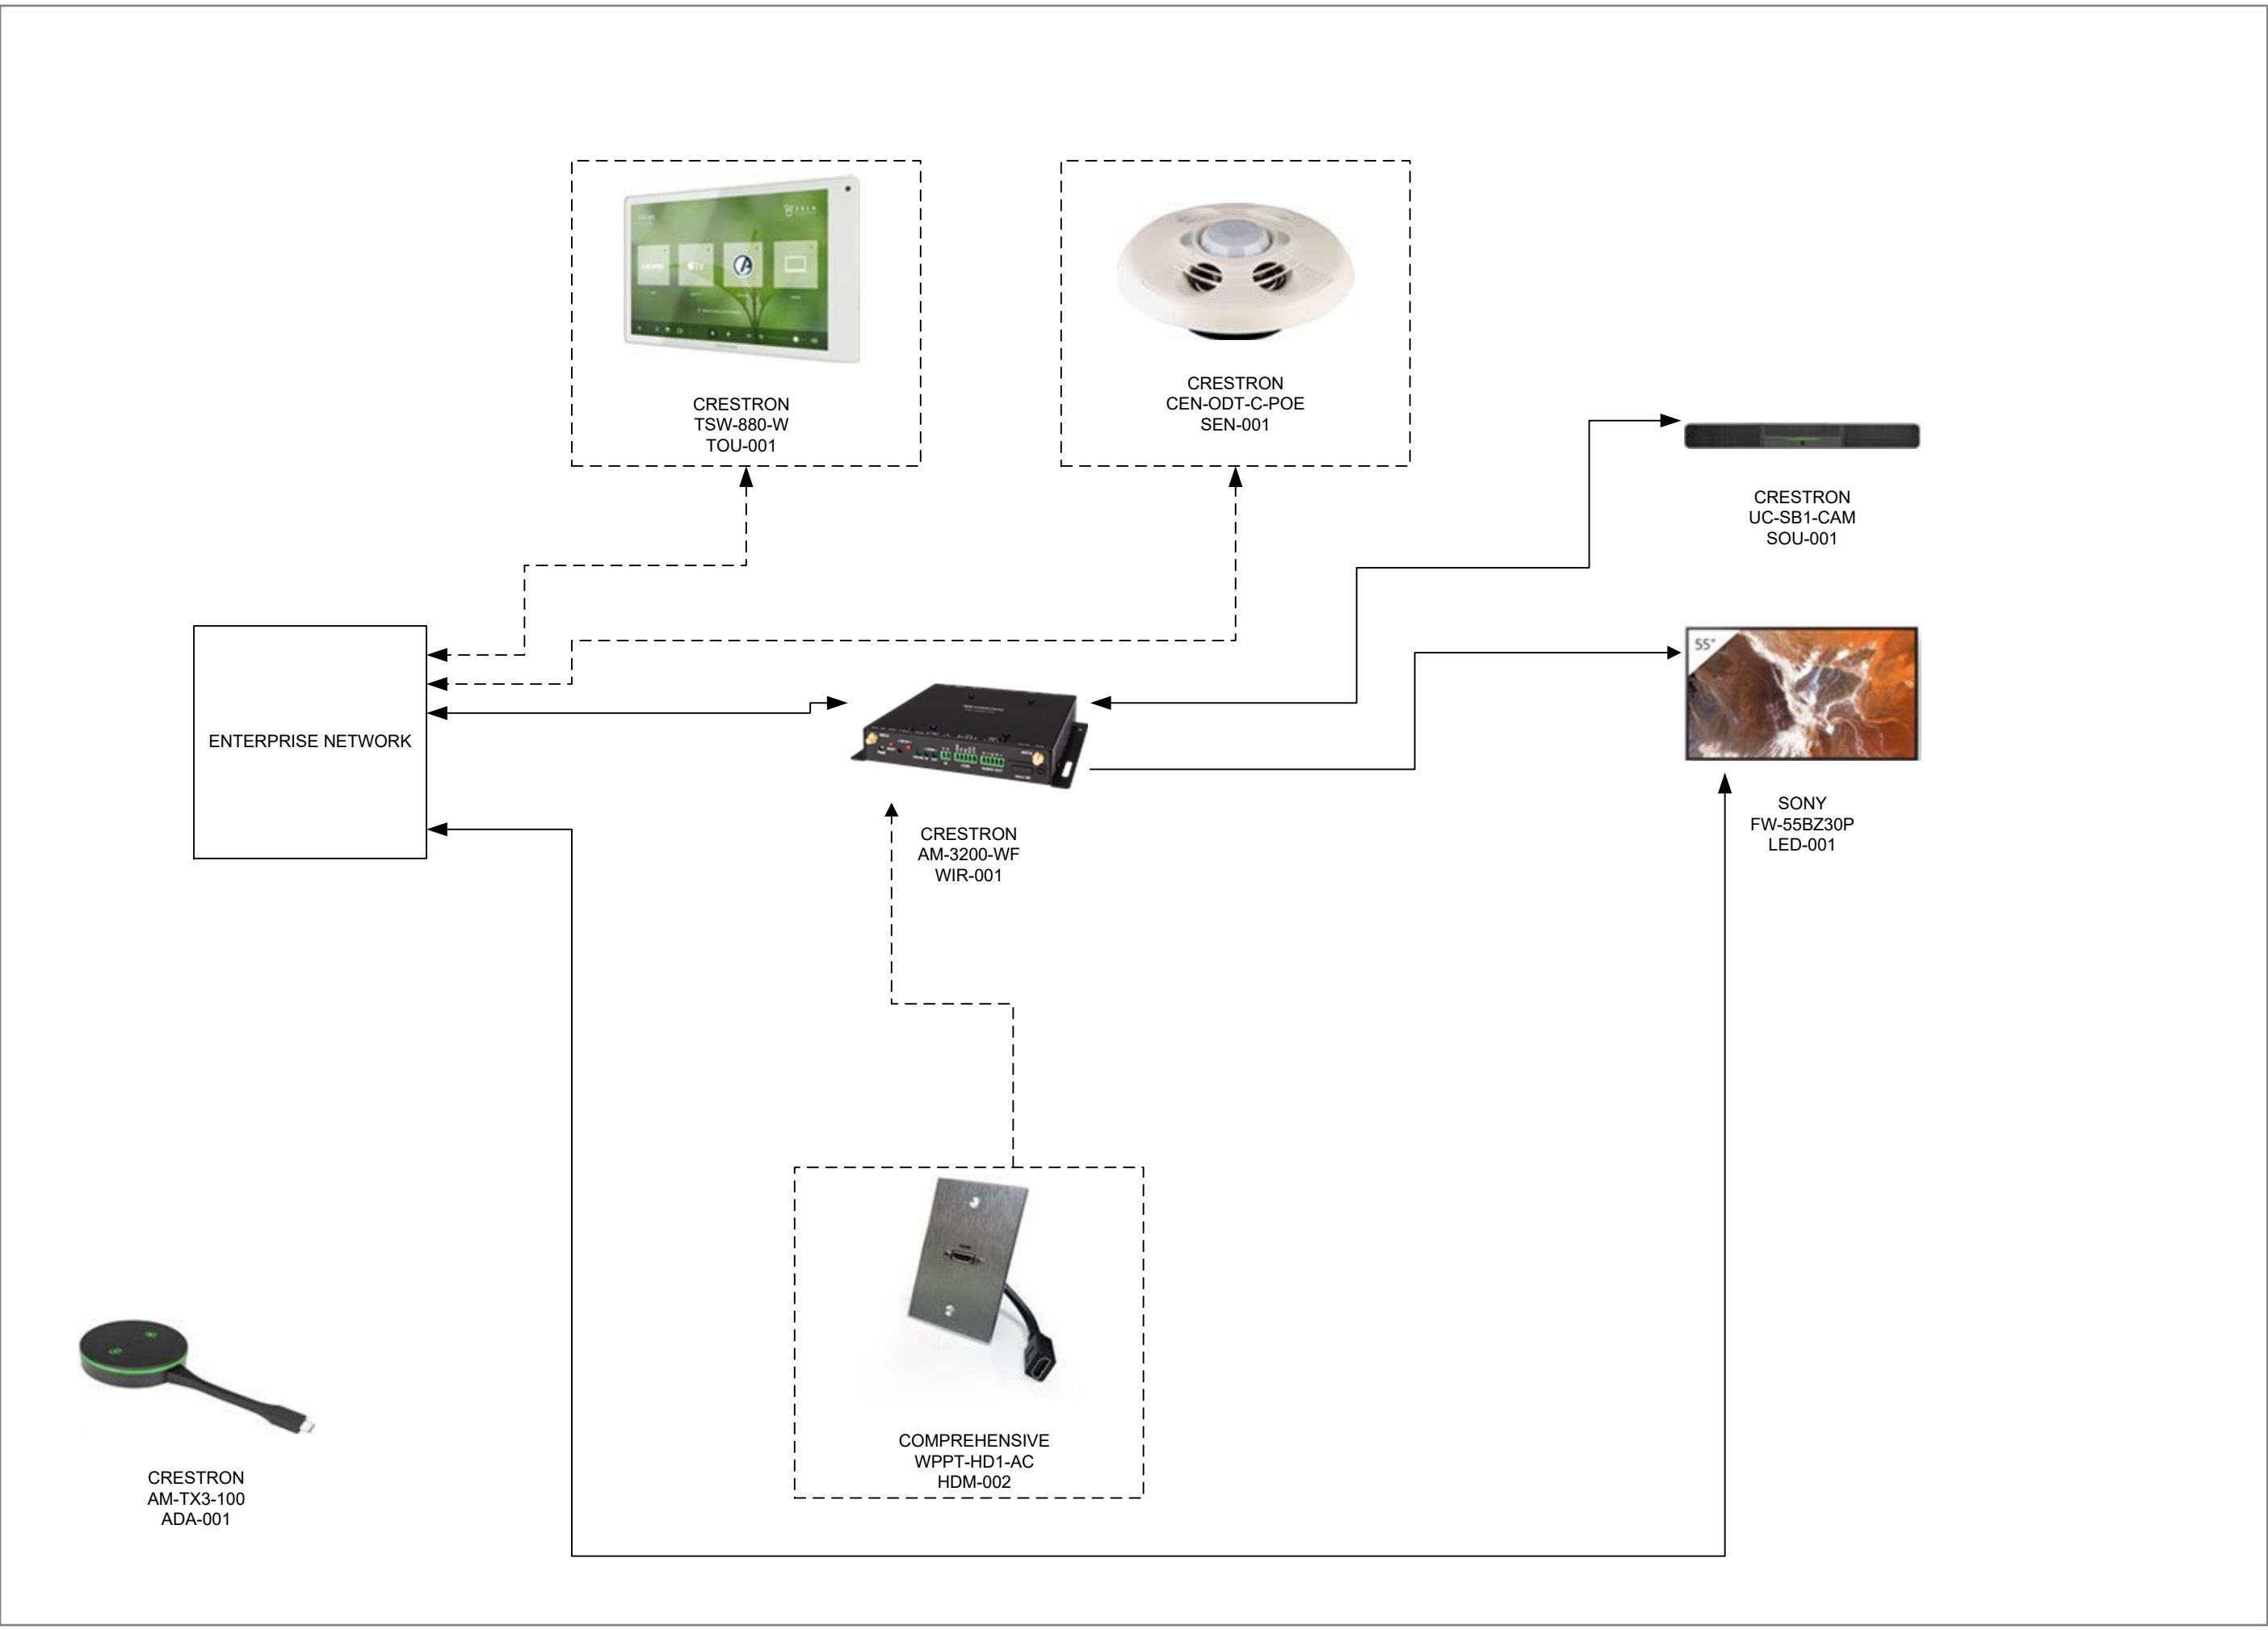

Created 10/28/2024
Modified 4/29/2026

Standard Collaboration Space
- Level 2

Cover Sheet

University of Kentucky
ITS AV Services

Lexington, KY 40506
859-323-6455

274100D08 Standard Collaboration Space
Level 2 - Schematics
Revised 04/2026

Scale: 3/8" = 1'-0"

Created 10/28/2024
Modified 4/29/2026

Standard Collaboration Space
- Level 2

Line Diagram

University of Kentucky
ITS AV Services

Lexington, KY 40506
859-323-6455

274100D08 Standard Collaboration Space
Level 2 - Schematics
Revised 04/2026

Scale: 43/64" = 1'-0"

Created 10/28/2024
Modified 4/29/2026

Standard Collaboration Space
- Level 2

UC-SB1-CAM Schematic