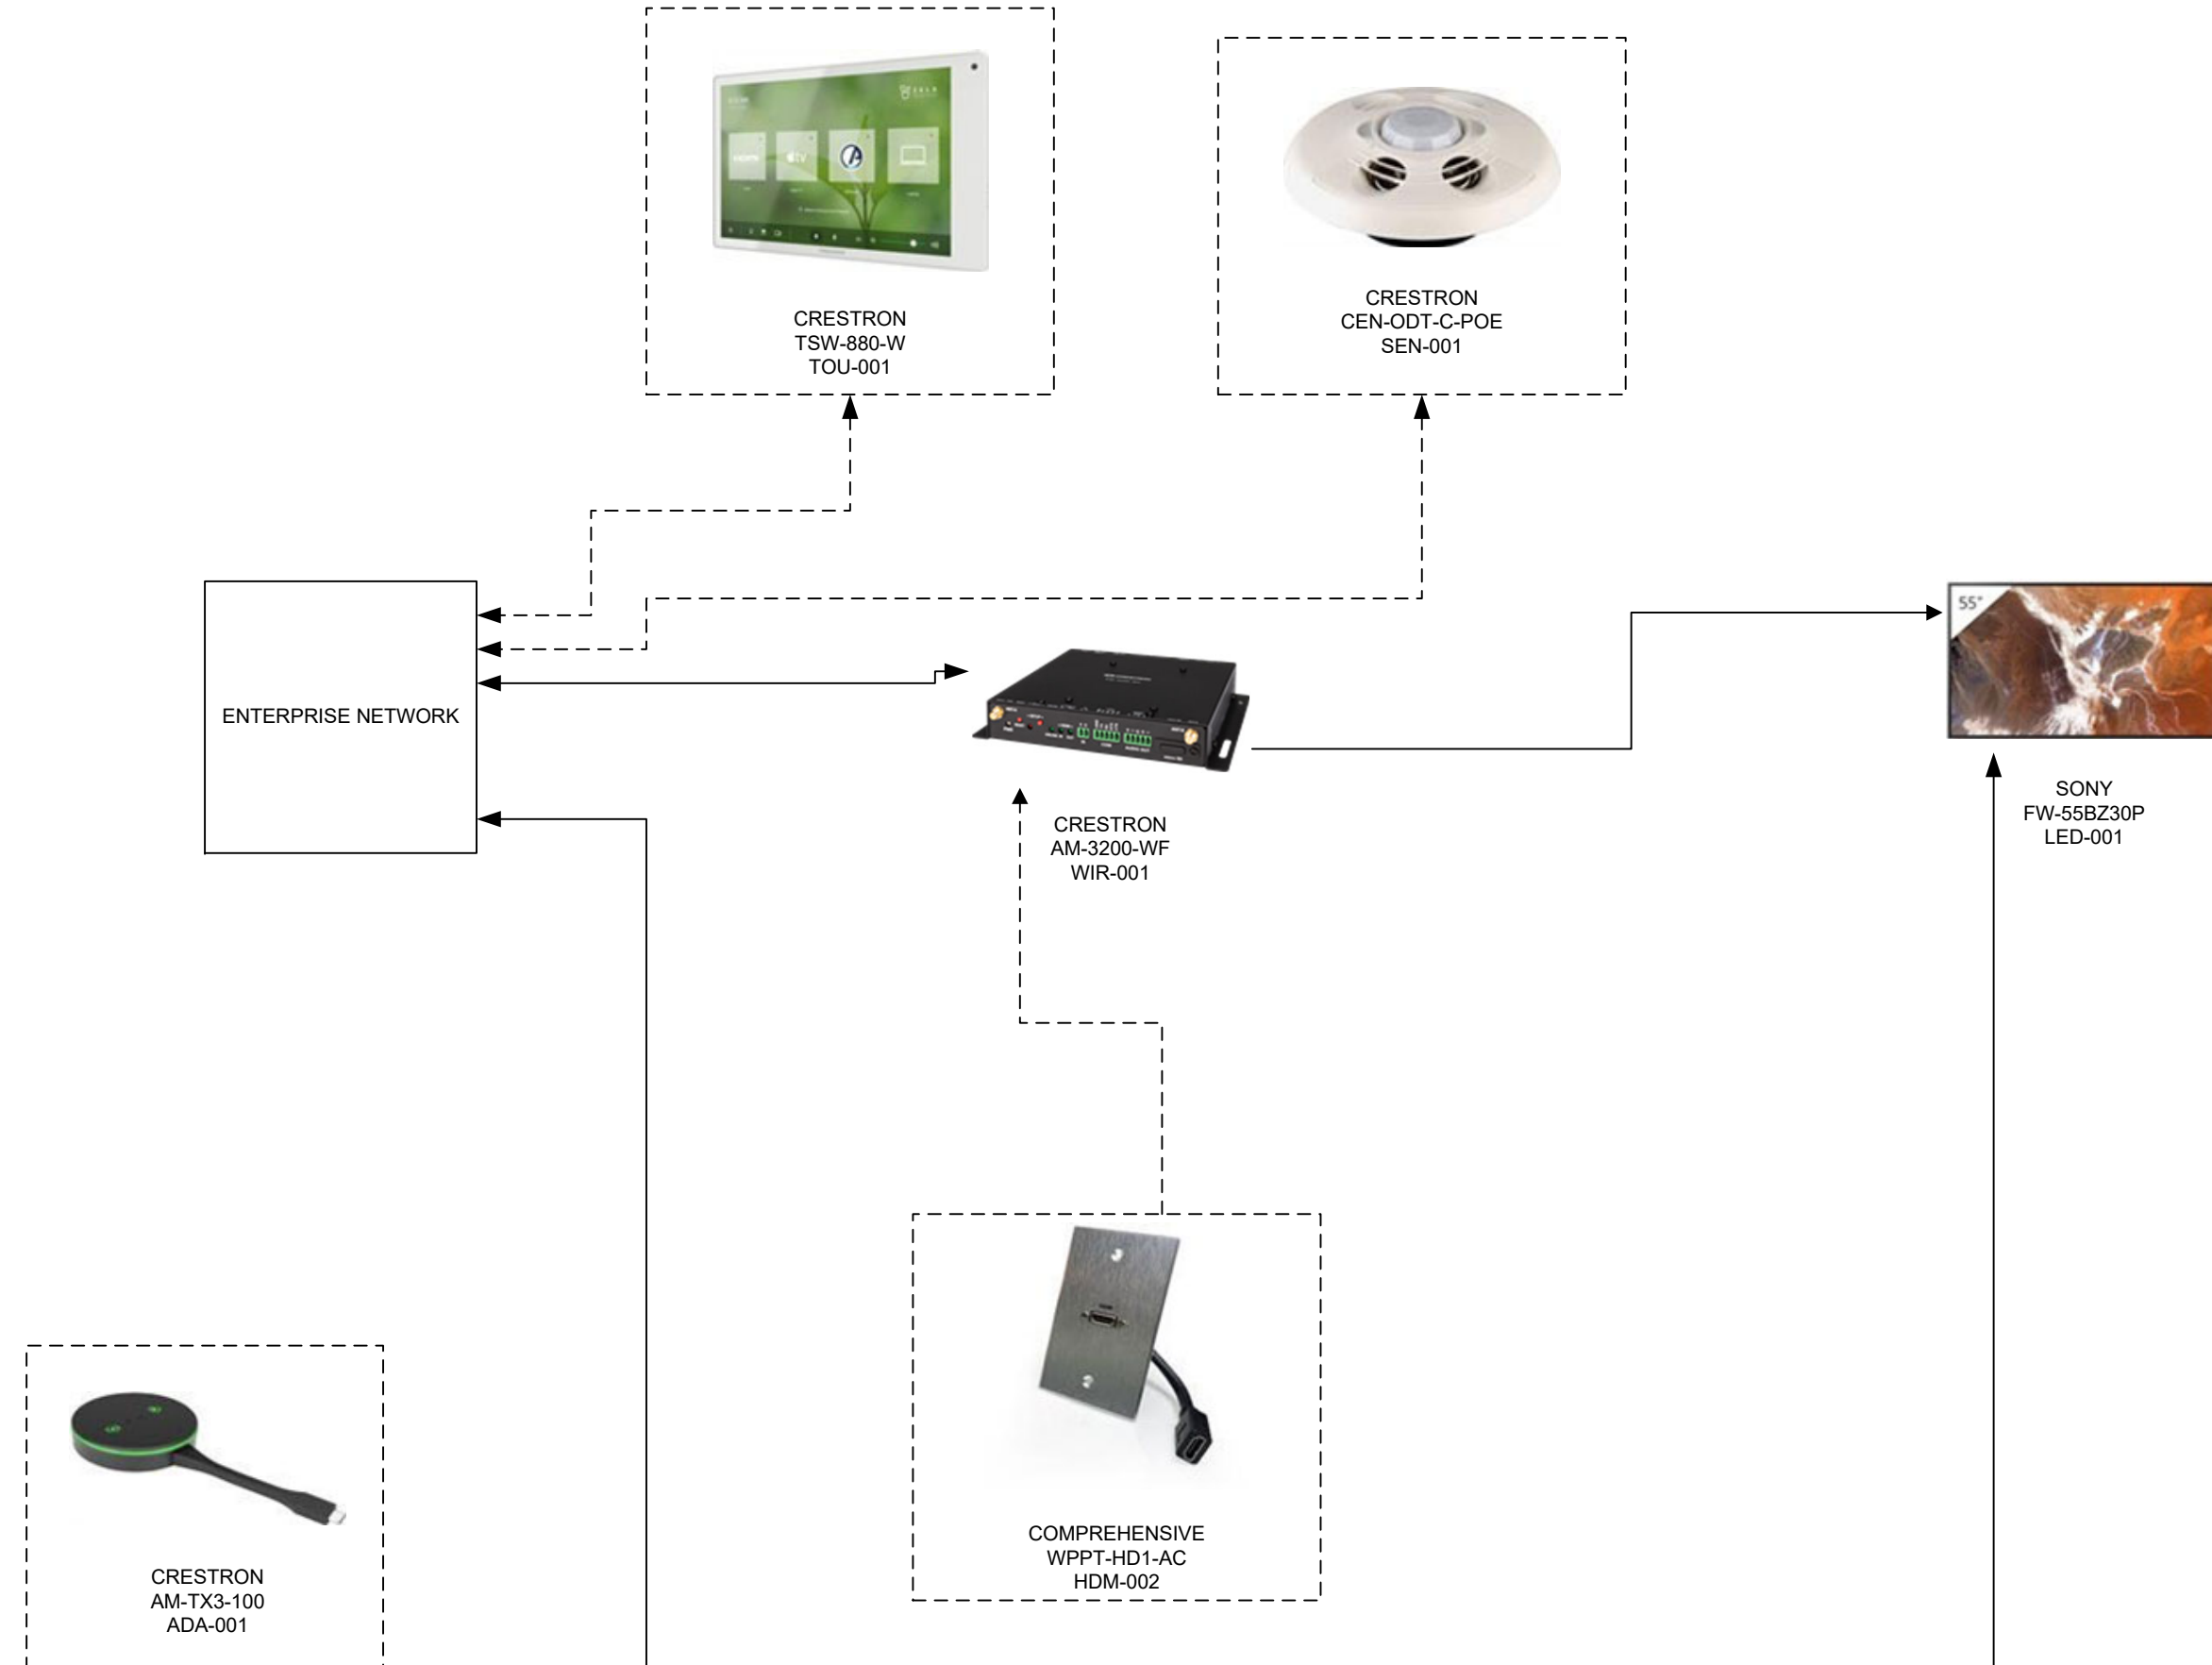

Created 9/19/2024
Modified 4/29/2026

Standard Collaboration Space
- Level 1

Cover Sheet

University of Kentucky
ITS AV Services

Lexington, KY 40506
859-323-6455

274100D06 Standard Collaboration Space
Level 1 - Schematics
Revised 04/2026

Scale: 3/8" = 1'-0"

Created 9/19/2024
Modified 4/29/2026

Standard Collaboration Space
- Level 1

Line Diagram

University of Kentucky
ITS AV Services

Lexington, KY 40506
859-323-6455

274100D06 Standard Collaboration Space
Level 1 - Schematics
Revised 04/2026

Scale: 43/64" = 1'-0"

Created 9/19/2024
Modified 4/29/2026

Standard Collaboration Space
- Level 1

Schematic View